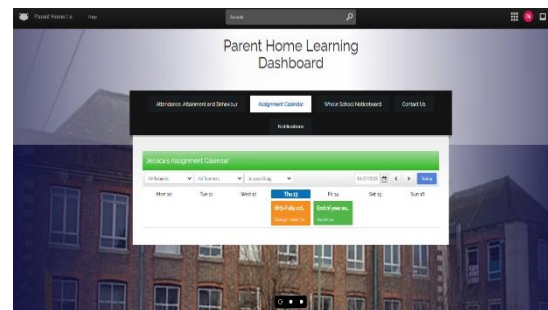

Navigating through Frog

Once logged in to frog you will be able to view your child/childrens assignment (homework) timetable, attendance, attainment, behaviour, achievement and whole school notices to students. This information can all be accessed using the tabs at the top of the page.

If you do have any further issues regarding frog, please direct your enquiries to frog@hendonschool.co.uk which can also be accessed on the frog platform under the 'contact us' tab.

Yours sincerely,

Classroom Technology Coordinator