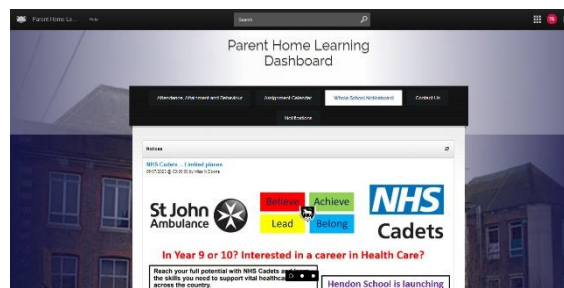

Navigating through Frog

Once logged in to frog you will be able to view your child/childrens assignment (homework) timetable, attendance, attainment, behaviour, achievement and whole school notices to students. This information can all be accessed using the tabs at the top of the page.

If you do have any further issues regarding frog, please direct your enquiries to frog@hendonschool.co.uk which can also be accessed on the frog platform under the 'contact us' tab.

Yours sincerely,

Classroom Technology Coordinator