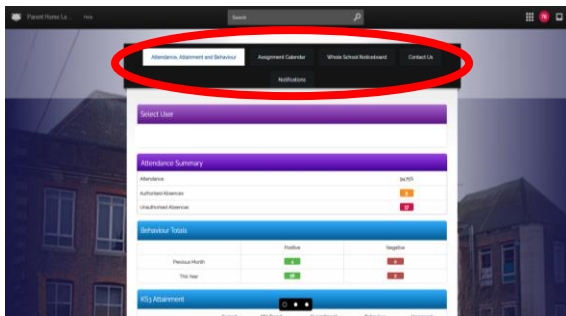

Navigating through Frog

Once logged in to frog you will be able to view your child/childrens assignment (homework) timetable, attendance, attainment, behaviour, achievement and whole school notices to students. This information can all be accessed using the tabs at the top of the page.

If you do have any further issues regarding frog, please direct your enquiries to frog@hendonschool.co.uk which can also be accessed on the frog platform under the 'contact us' tab.

Yours sincerely,

Classroom Technology Coordinator